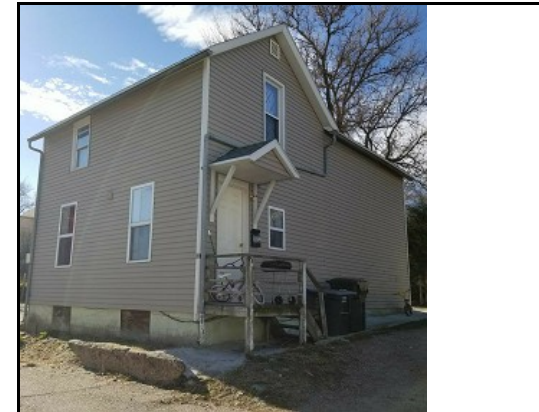

PIN: 8947-28-212-010

Address: 1012 1/2 VIRGINIA ST
Map Area: Court St
Sale Price: $69,000   **Date:** 8/22/2022

Assessed: $57,200