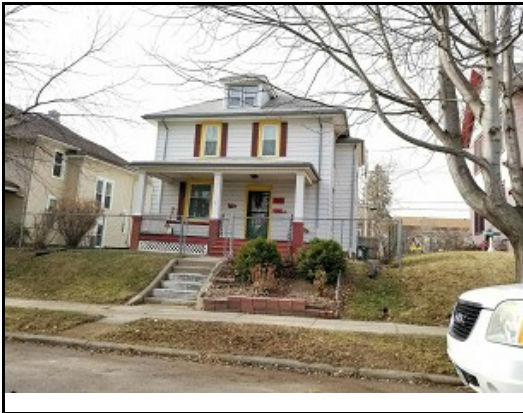

PIN: 8947-21-328-011

Address: 2005 JONES ST

Map Area: Court St

Sale Price: $136,000

Date: 10/5/2022

Assessed: $145,100