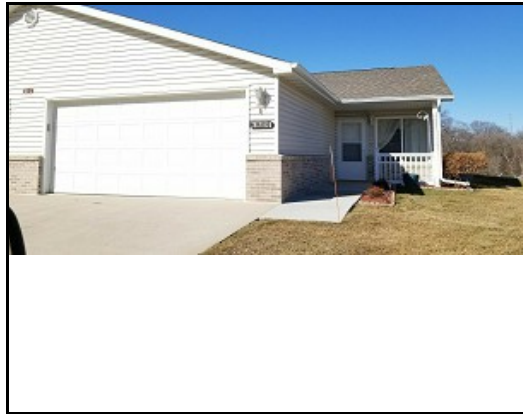

PIN: 8947-36-911-002

Address: 1130 MEADOW VIEW CT #2
Map Area: Deer Hollow Condos
Sale Price: \$205,000 **Date:** 7/25/2022

Assessed: \$210,700

PIN: 8947-36-905-004

Address: 1121 MEADOW VIEW CT #1
Map Area: Deer Hollow Condos
Sale Price: \$220,500 **Date:** 10/17/2022