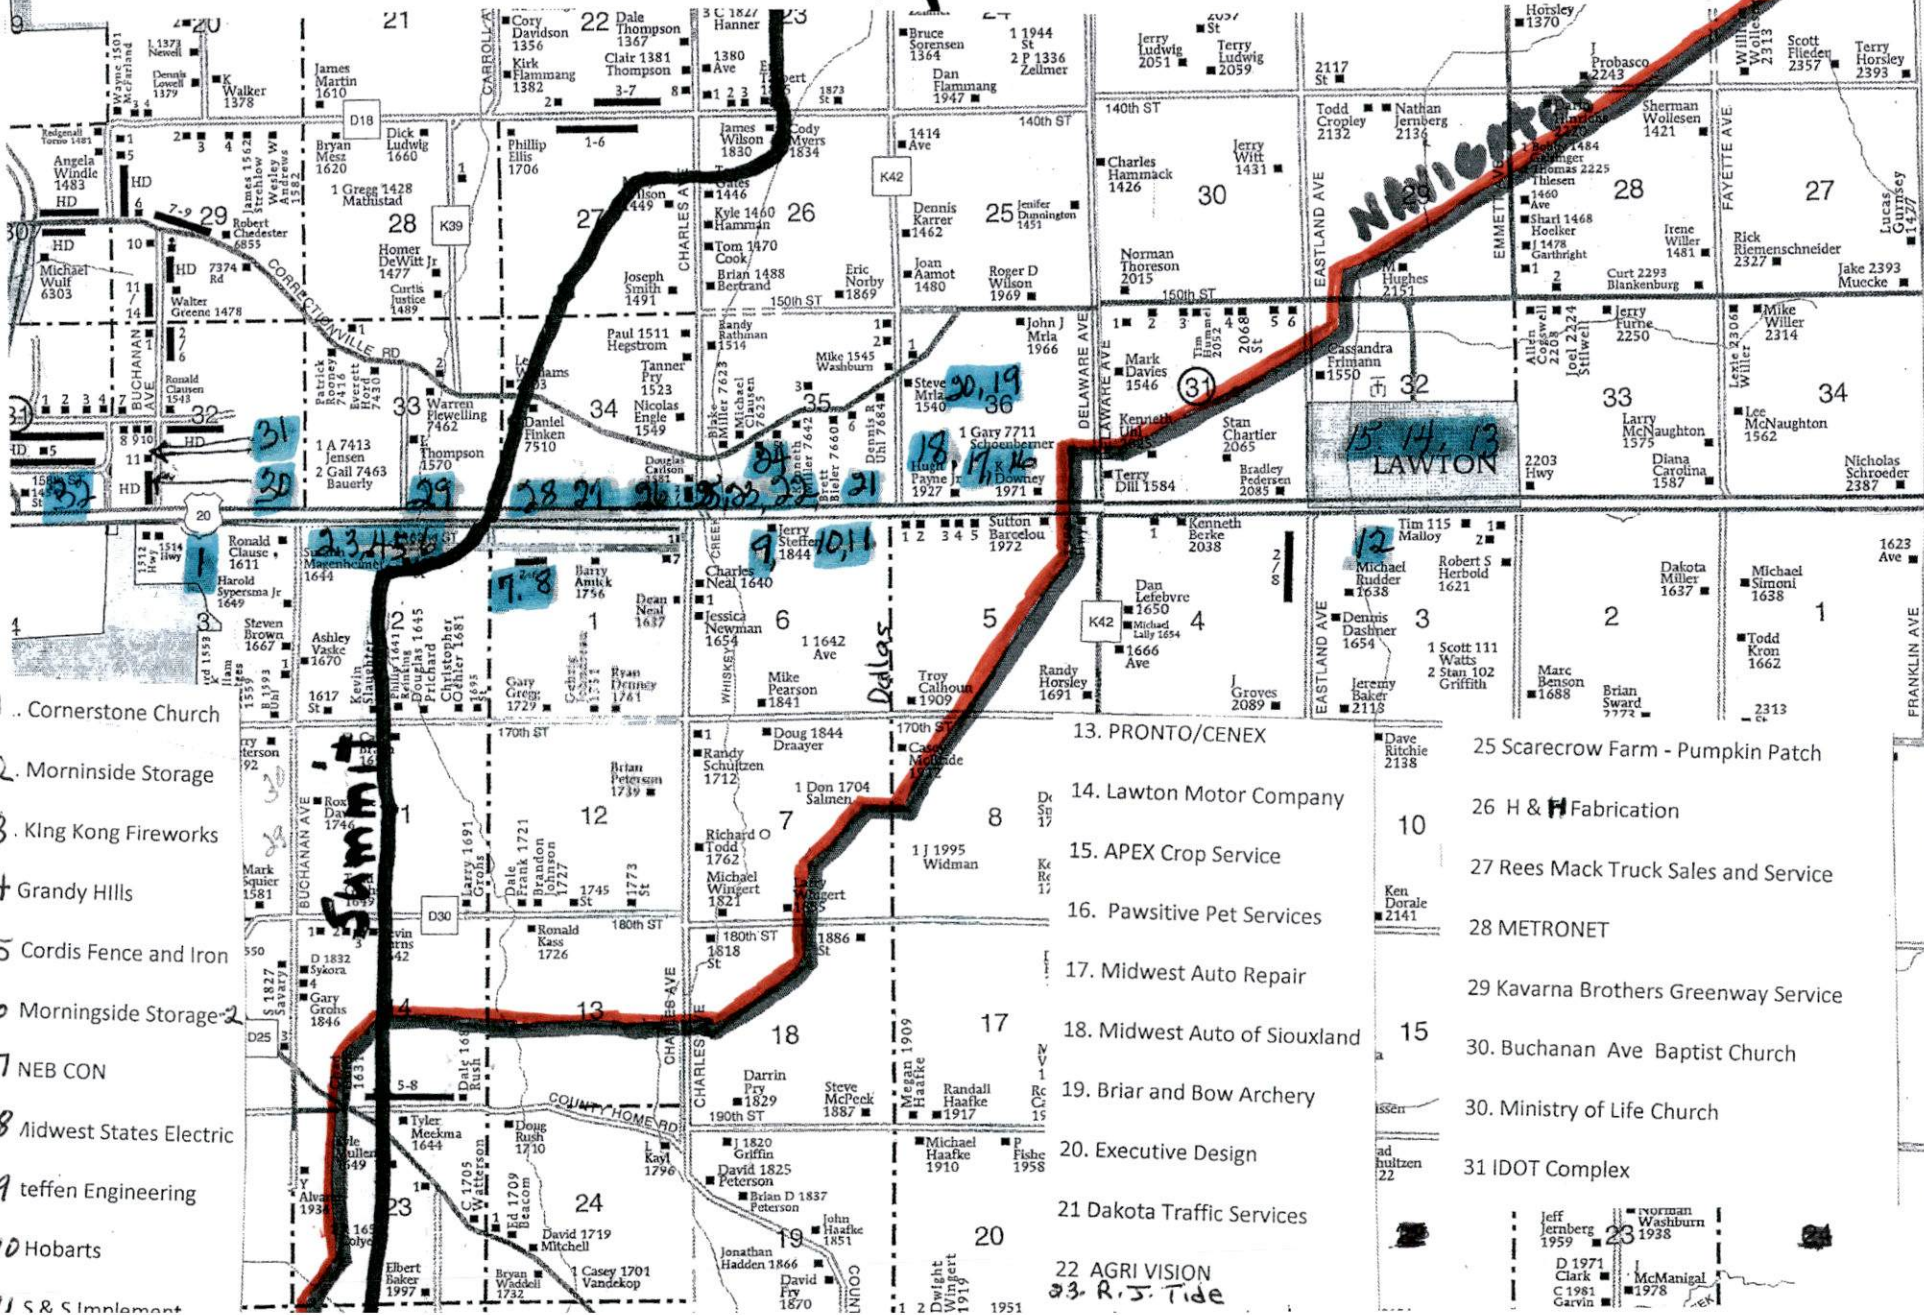

# Businesses, Churches, etc. along Hwy 20 between Sioux City and Lawton

- 1. Cornerstone Church
- 2. Morninside Storage
- 3. King Kong Fireworks
- 4. Grandy Hills
- 5. Cordis Fence and Iron
- 6. Morningside Storage-2
- 7. NEB CON
- 8. Midwest States Electric
- 9. Jeffen Engineering
- 10. Hobarts
- 11. S & S Implement

Floyd Township  
 Summit Residences (approx)  
 Circle 1 16  
 Circle 2 41  
 Circle 3 112  
 Circle 4 153  
 Total 382

Navigator Residences (approx)  
 Circle 1 20  
 Circle 2 36  
 Circle 3 79  
 Circle 4 78  
 Total 215